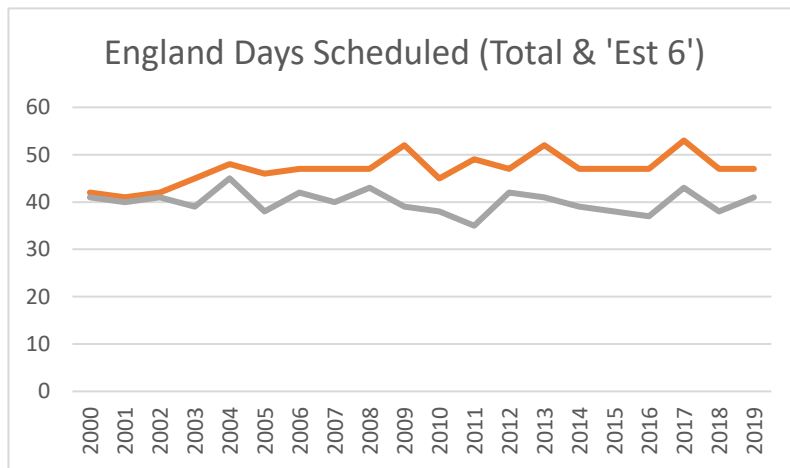

1 England Home Matches 2000-2019

	Test	ODI	T20	Days
Lord's	40	34	2	236
Oval	20	31	9	140
Edgbaston	17	23	3	111
Trent Bridge	17	24	2	111
Headingley	17	21	0	106
Old Trafford	14	18	8	96
Chester-le-Street	6	14	4	48
Cardiff	3	14	6	35
Rose Bowl	3	18	5	38
Bristol		13	3	16
Taunton			1	1
Total	137	210	43	938

'Established 6' 125 151 24 800